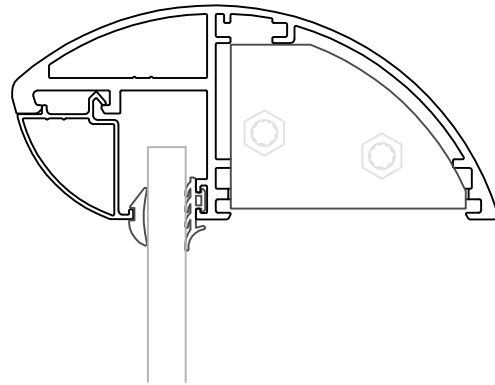

Clearviews - System 2 Wall bracket

stainless steel phillips screw (pen)

10X25

M8 stud chemically fastened or similar

Approved by (signature)

Date

Print Name