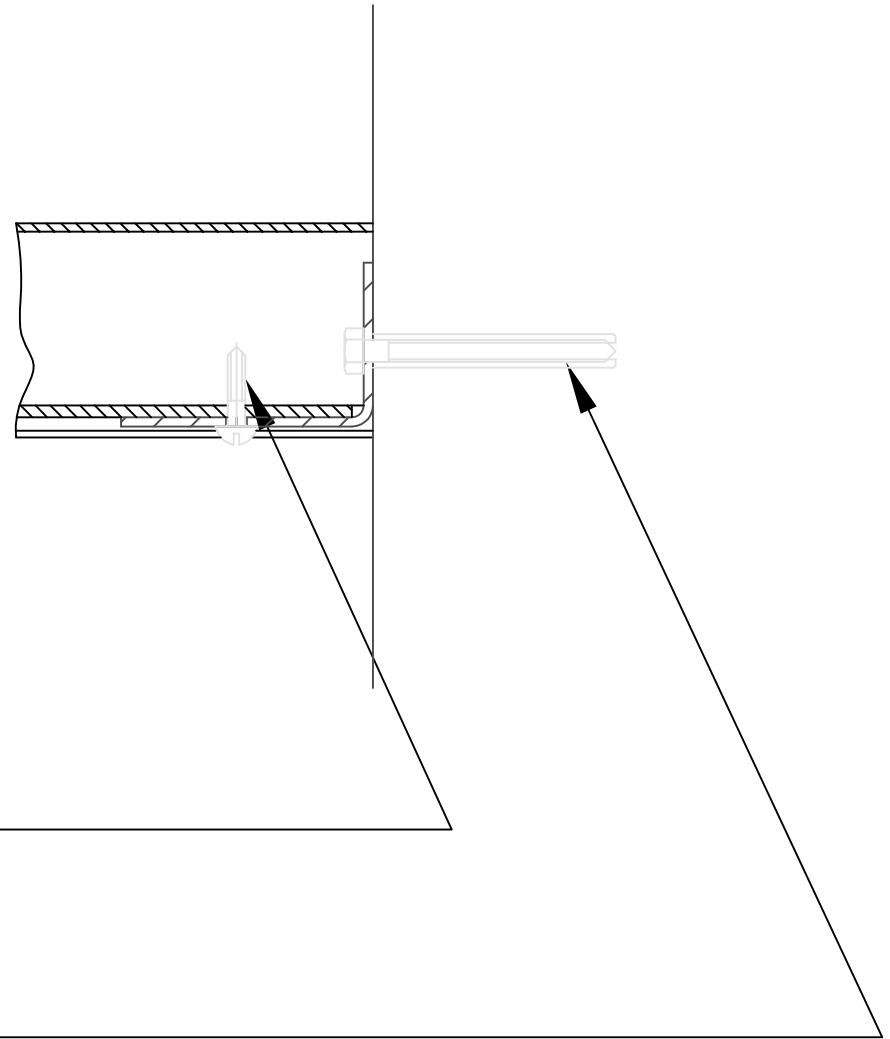

Clearviews - System 2 Wall bracket

stainless steel phillips screw (pen)

10X25

M8 stud chemically fastened or similar

Approved by (signature)

Date

Print Name